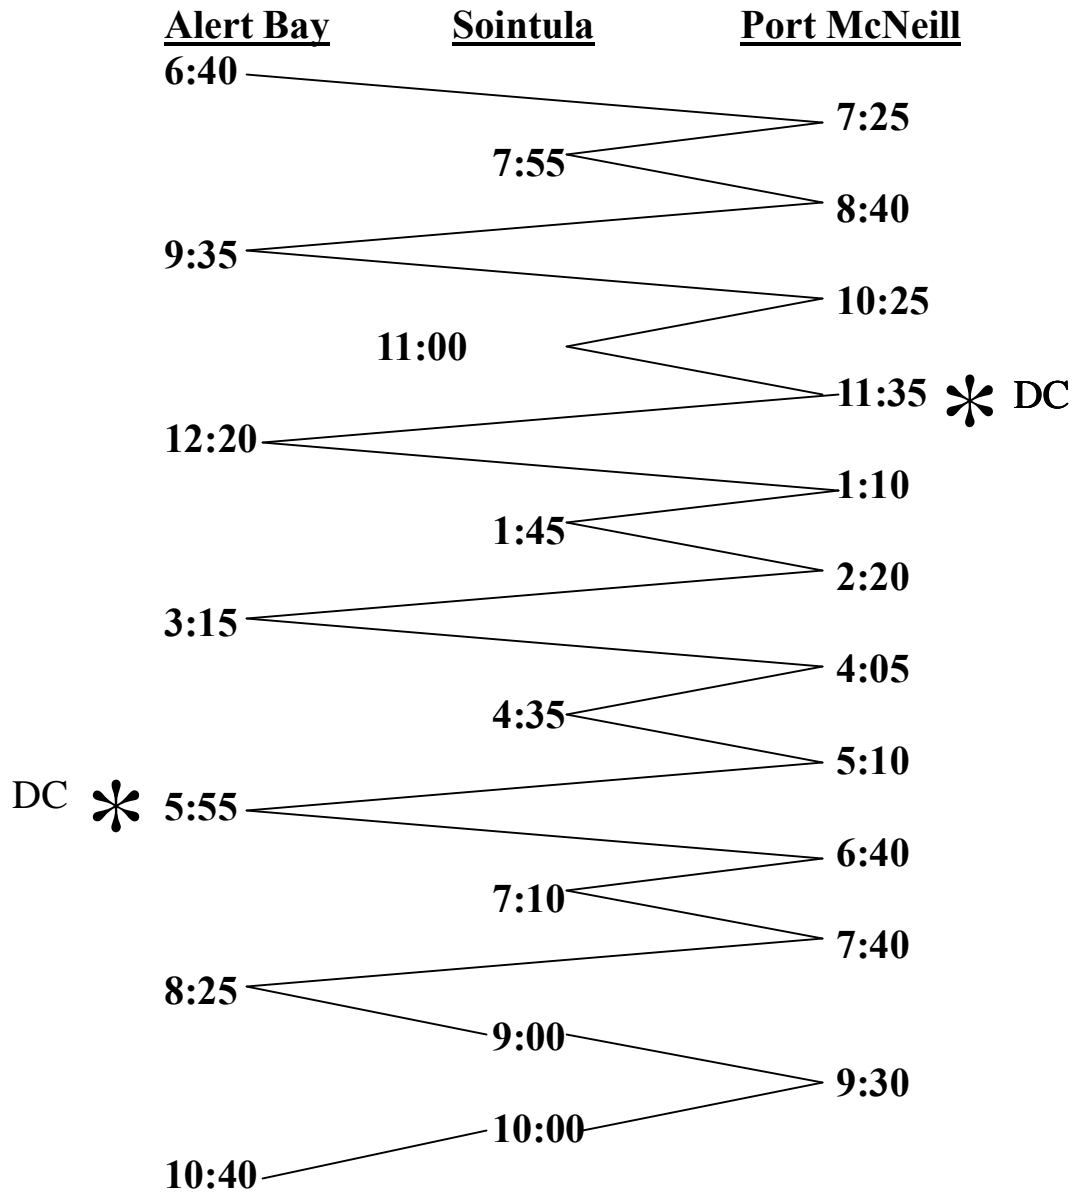

BC Ferry Schedule
Alert Bay-Sointula-Port McNeill
Capacity 30 Vehicles 293 Passengers

**Note: Sunday's only, Quadra Queen II
will depart Alert Bay at 6:40 AM & Sointula at 7:10 AM
For more Information call: 250-956-4533**

*** Dangerous Cargo run each 2nd Tuesday Runs that effect Alert Bay:**

2015:	February 3, 17	July 7, 21	2015:December 8, 22
	March 3, 17, 31	August 4, 18	2016:January 5, 19
	April 14, 28	September 1, 15, 29	February 2, 16
	May 12, 26	October 13, 27	March 1, 15, 29
	June 9, 23	November 10, 24	